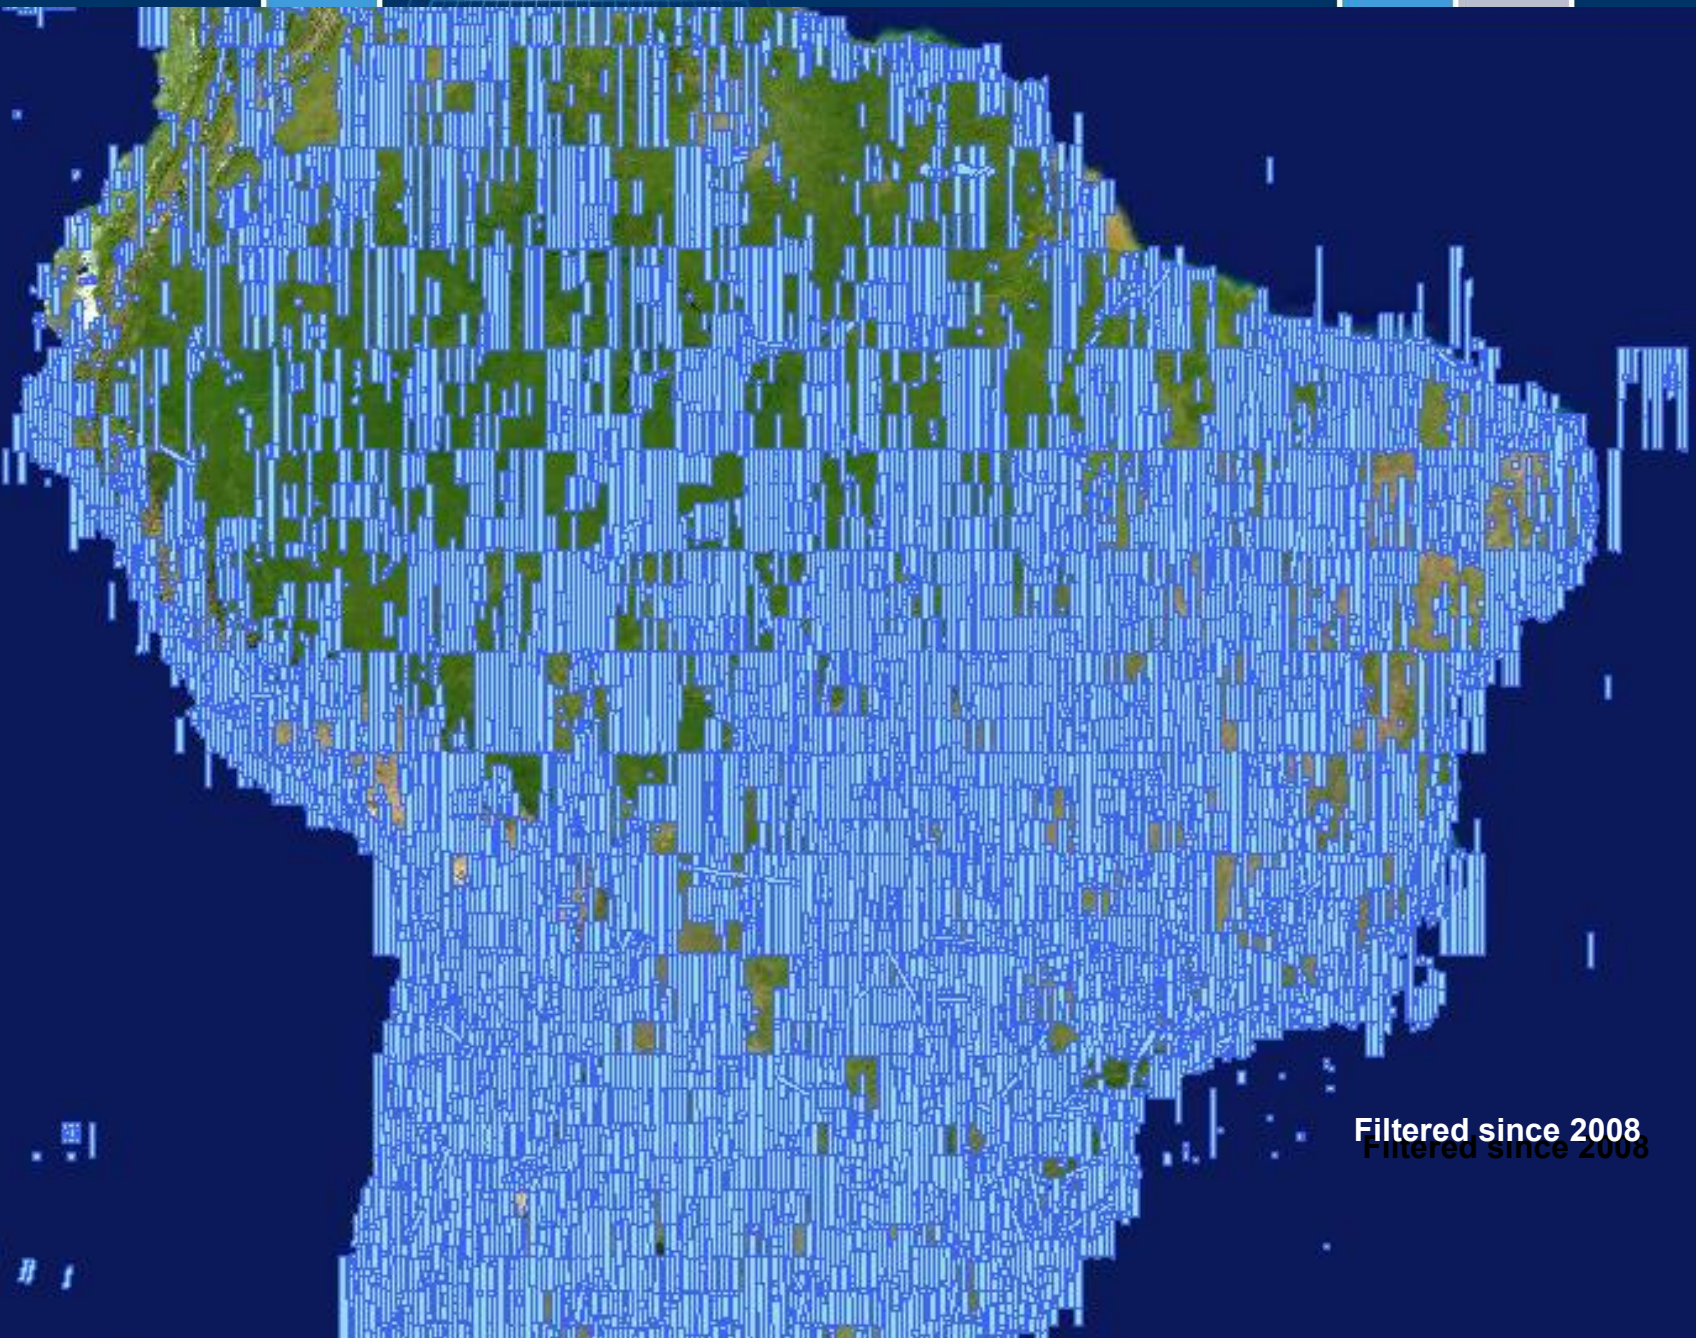

Filtered since 2008
Filtered since 2006