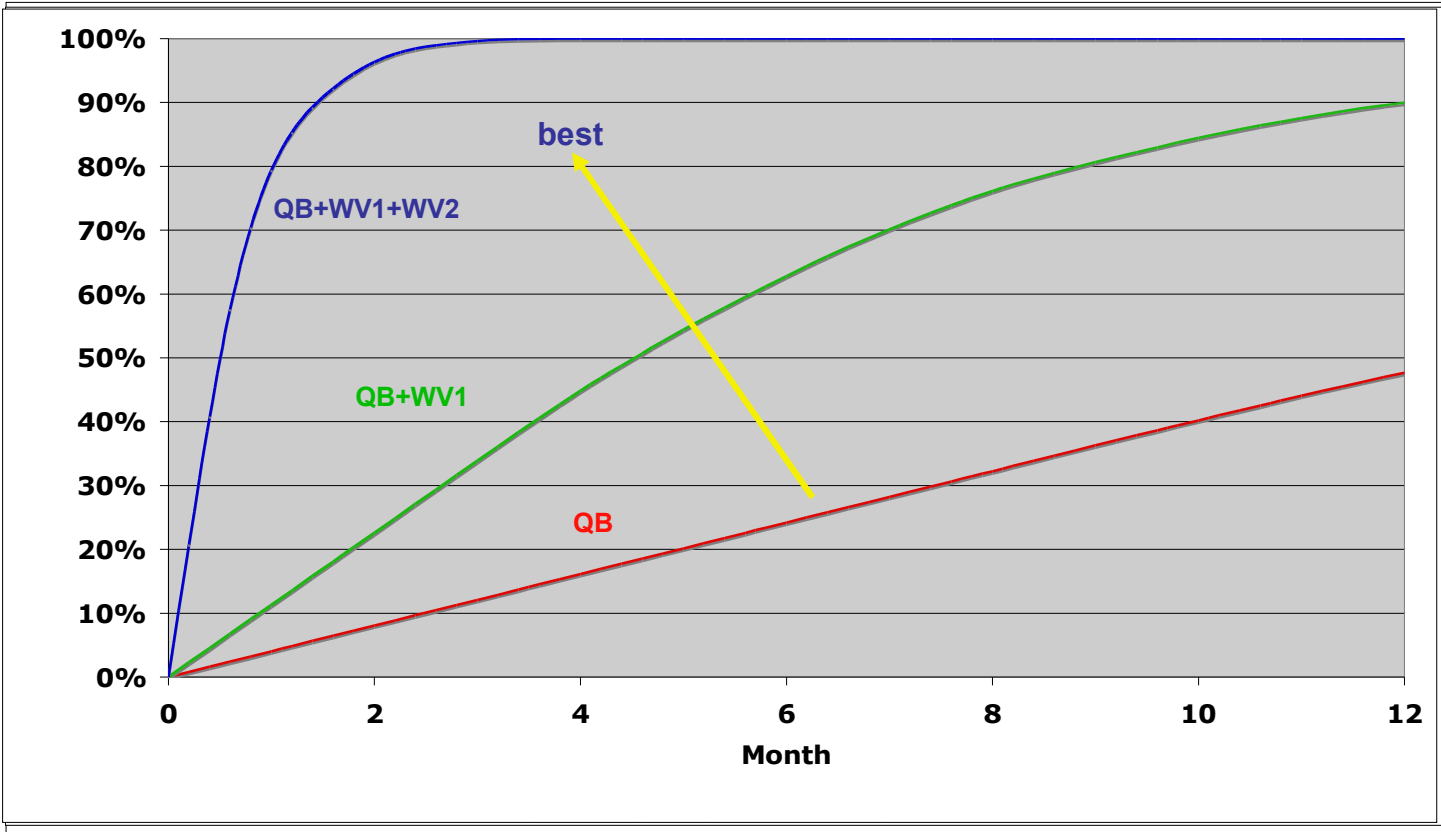

Faster Refresh with Multiple Satellites

Multispectral Refresh Example – Any Critical Math as 195 Global Cities

- **WorldView-1 offloads QuickBird to dramatically improve multispectral refresh rate**
- **WorldView-2 adds dramatically more multispectral capacity**