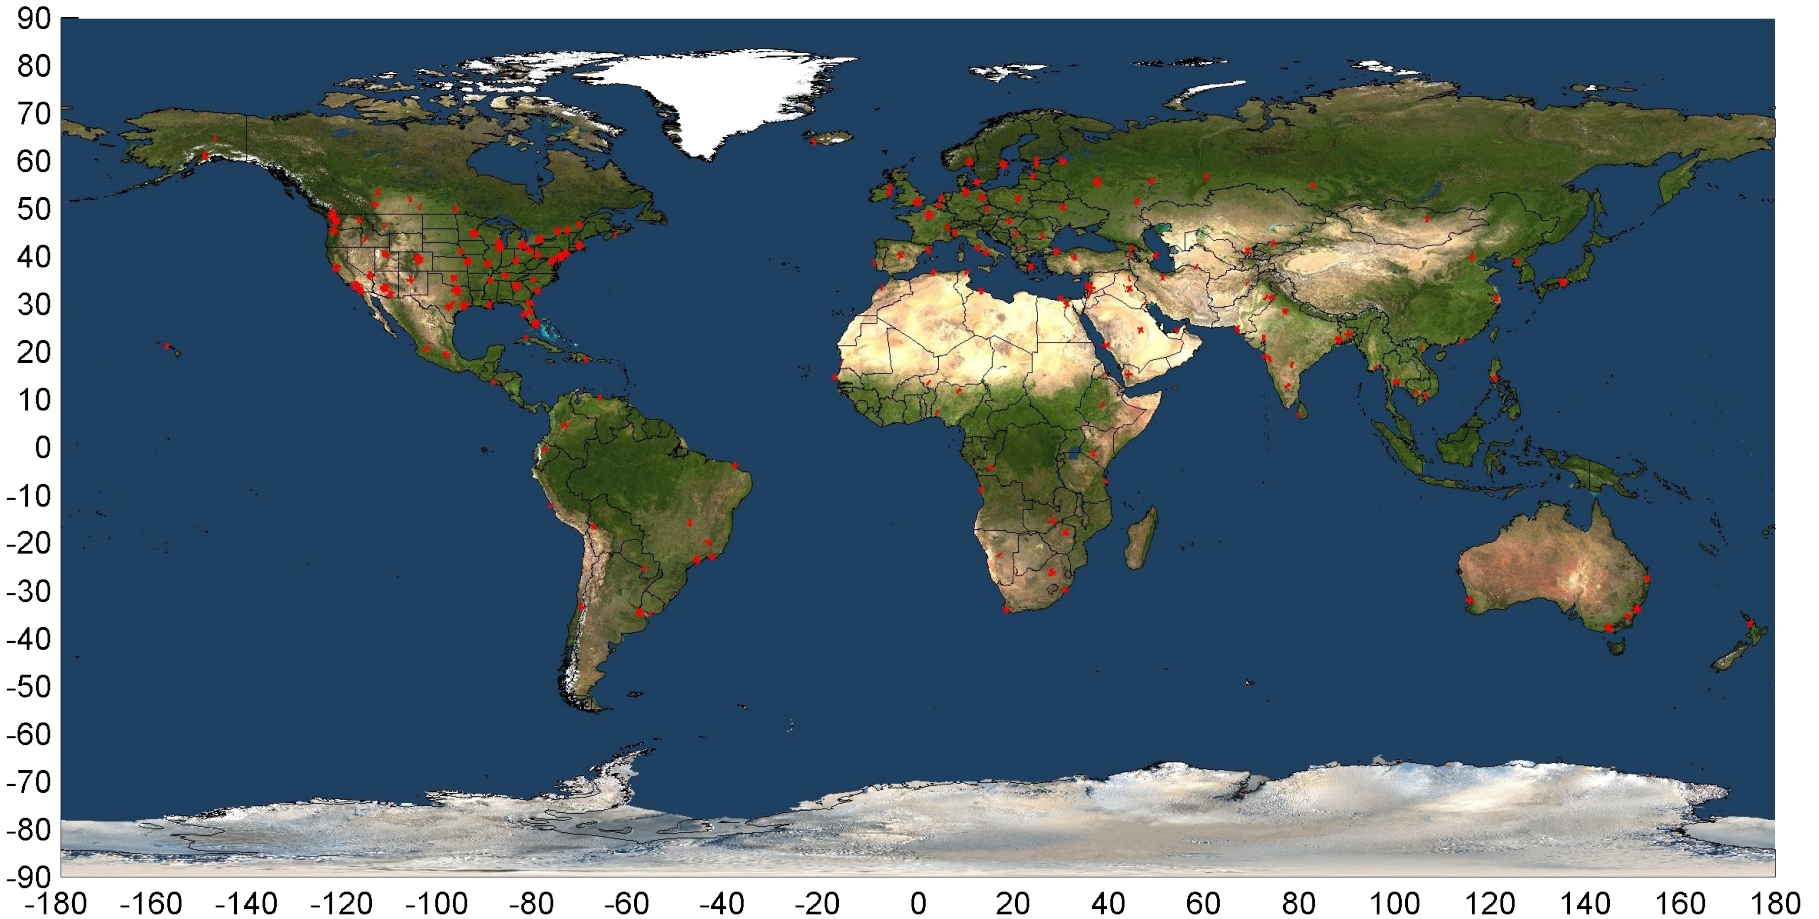

## World-Wide Locations

## Multispectral Refresh Example – Any Critical Math as 195 Global Cities

- **WorldView-1 offloads QuickBird to dramatically improve multispectral refresh rate**
- **WorldView-2 adds dramatically more multispectral capacity**

# What About Commercial Multispectral Refresh?

Example: 195 global cities to be refreshed with 100% cloud free MS data