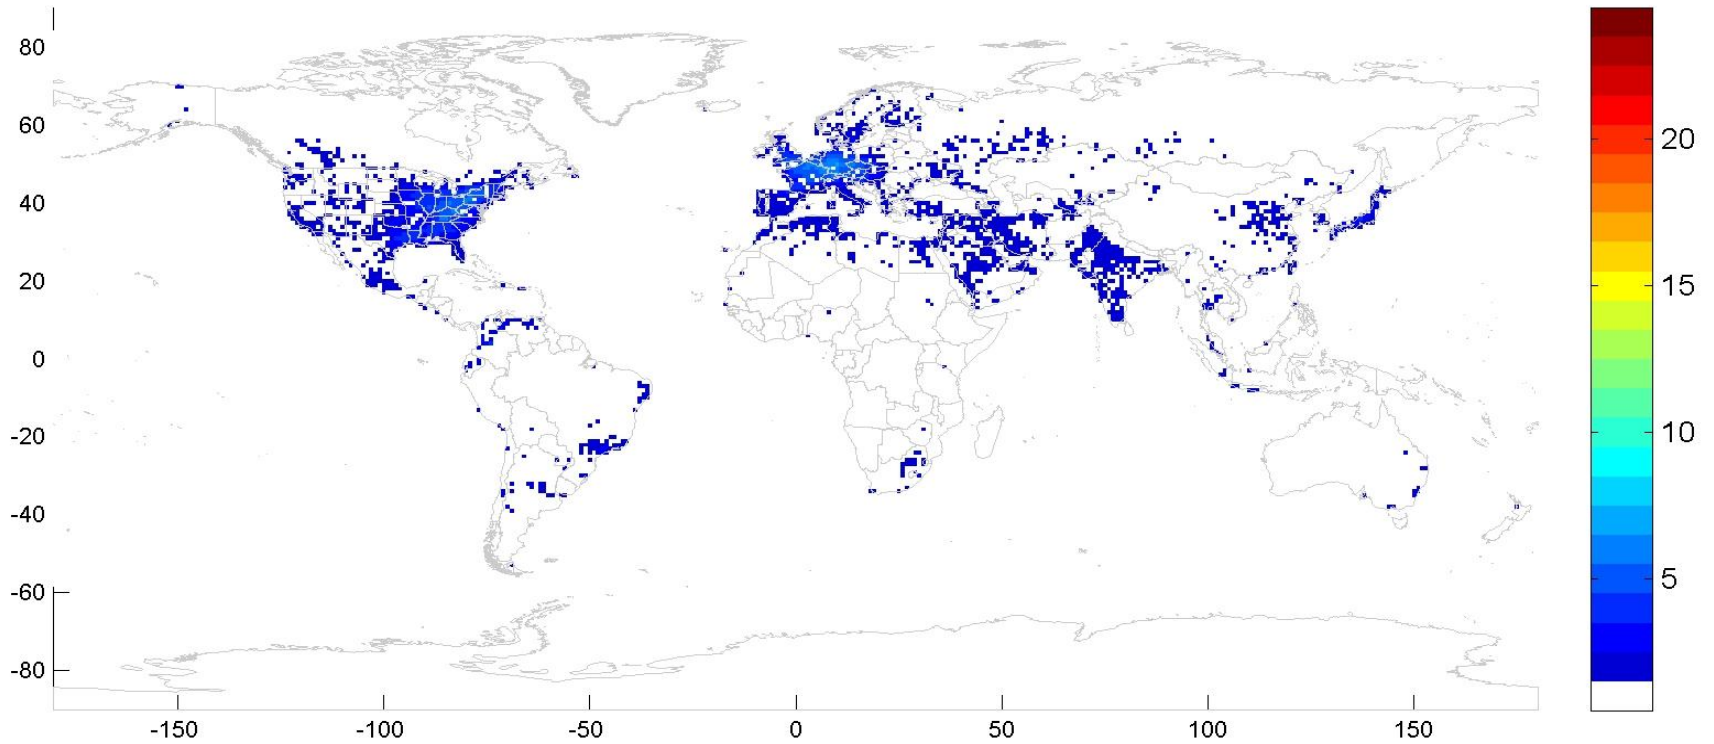

Refresh of Developed Populations 80% Cloud-Free

QB + WV1 + WV2 - Months to Collect, With Cloud Cover