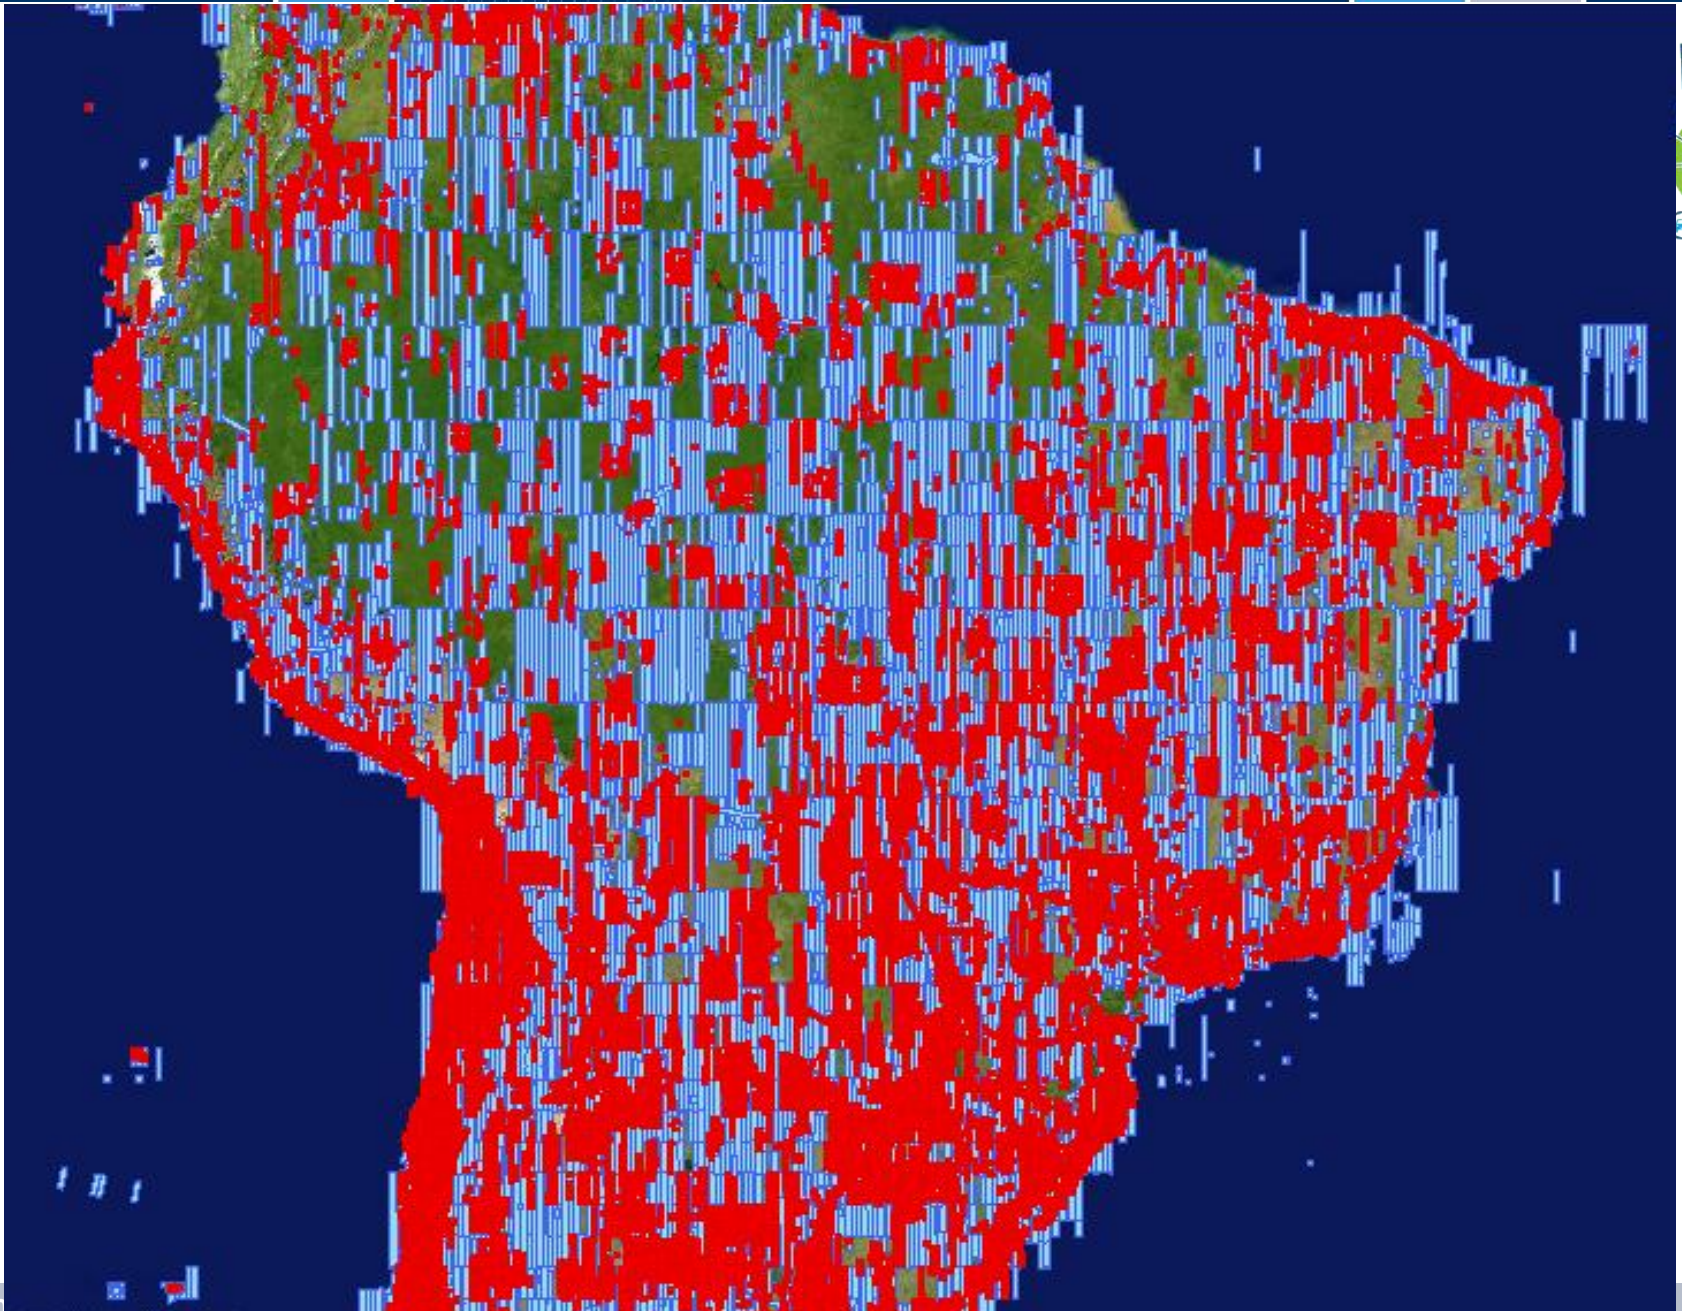

# World Imagery Solutions Direct from the Source

AGL: 180 m

DMS:

AEGIS