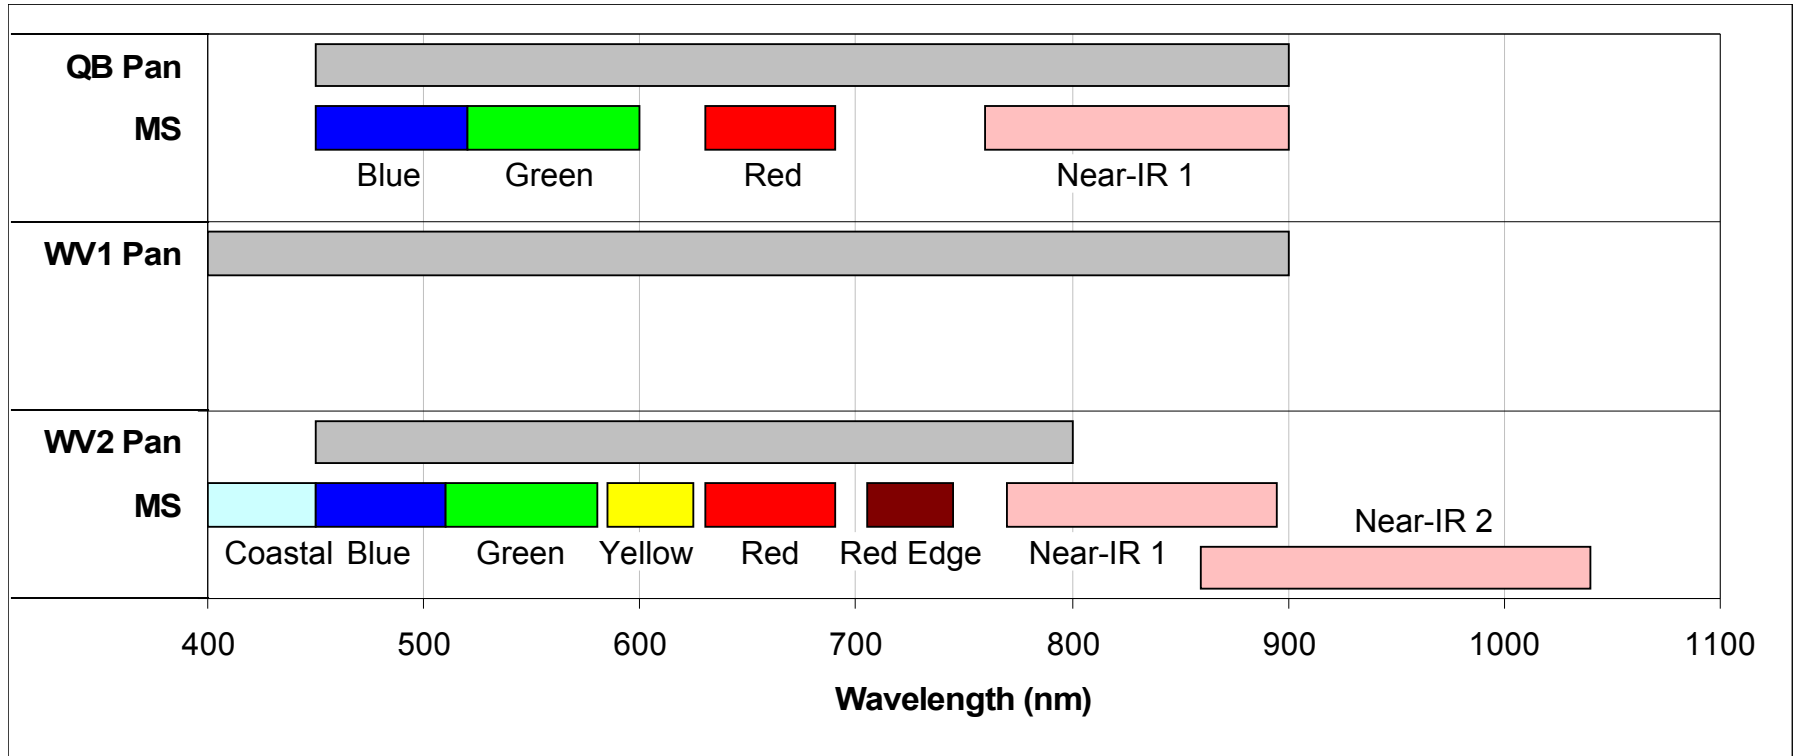

QuickBird	Panchromatic and 4 band multispectral
WorldView-1	Panchromatic
WorldView-2	Panchromatic and 8 band multispectral