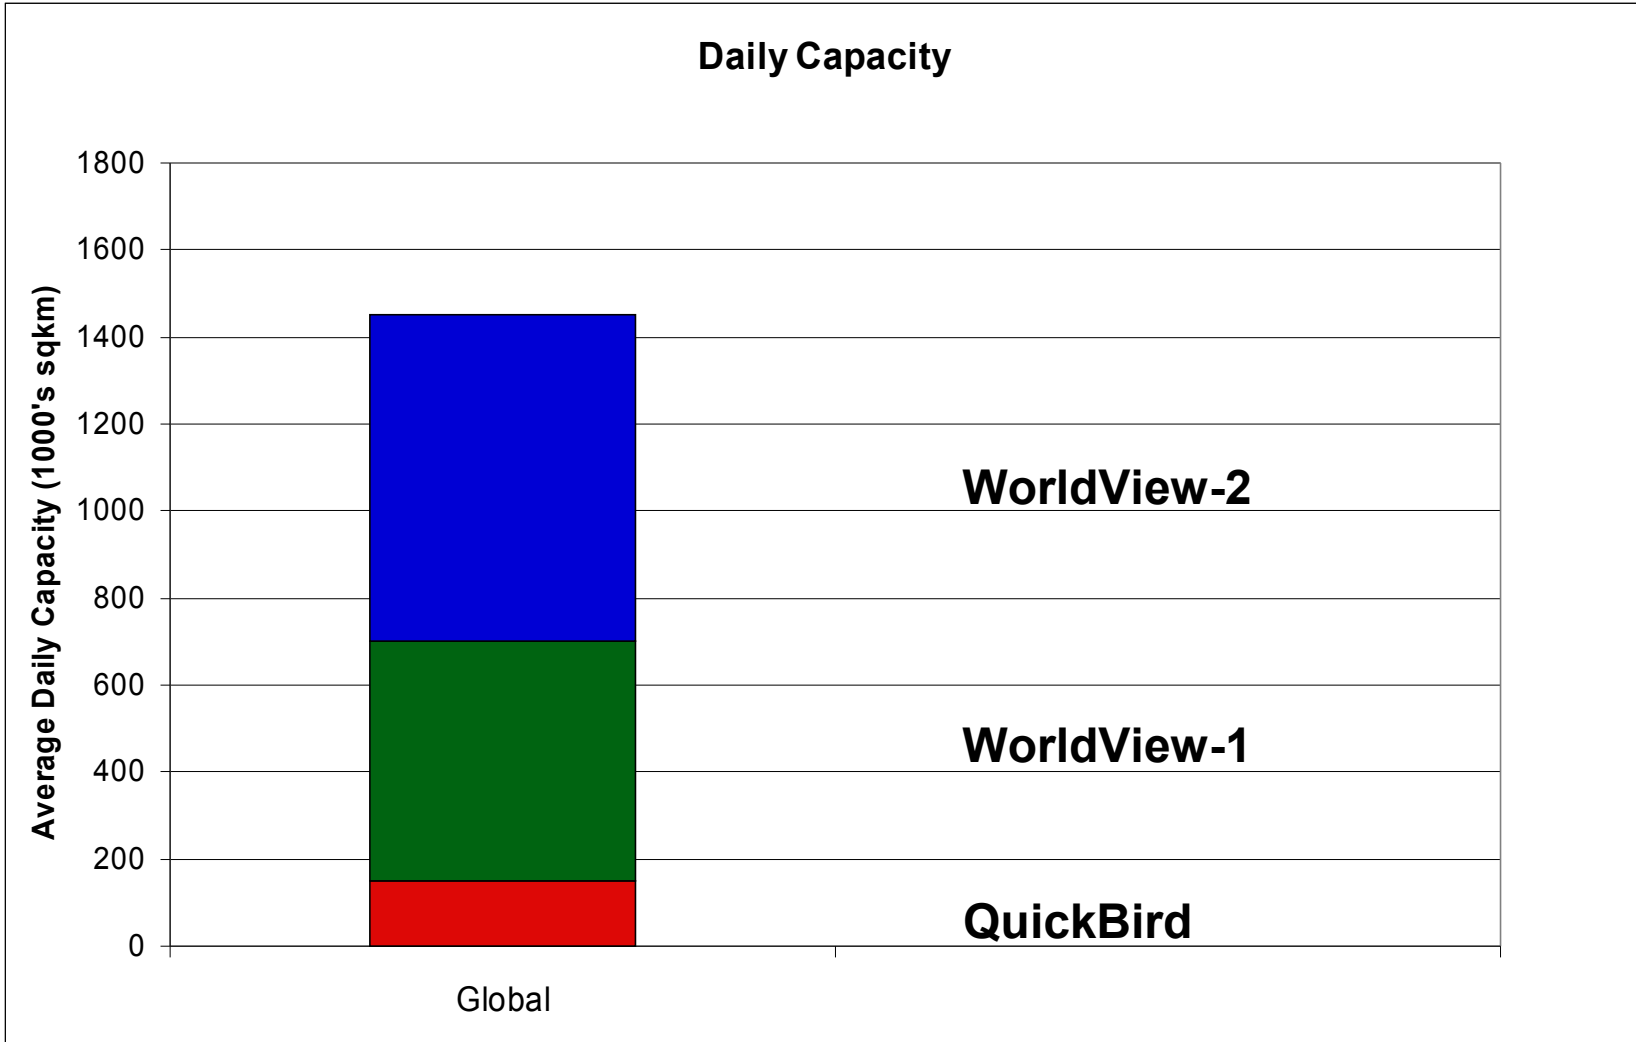

# Raw Daily Collection Capacity increased 10X